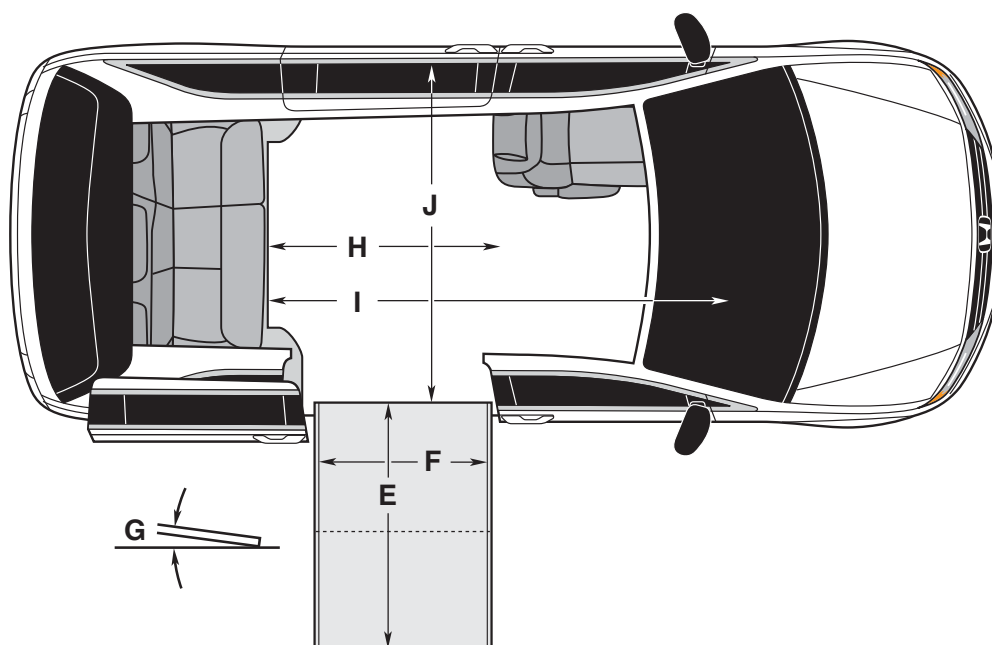

Honda Entervan® Dimensions

All dimensions are for reference only.

Foldout Ramp

Door Opening Usable Width (Slide Door)	A	30-1/2"
Door Opening Usable Height (Slide Door)	B	55"
Interior Height at Center of Van*	C	60"
Interior Height at Driver and Passenger Position (without sunroof)	D	57-1/4"
Ramp Length	E	52"
Ramp Width (Usable Clear Opening)	F	28-3/8"
Ramp Angle (with Vehicle Kneeled)	G	8.4°
Interior Floor Length (Behind Front Seats)	H	57"
Overall Interior Floor Length (Flat Area)	I	91-1/2"
Interior Width at B Pillars	J	60-1/2"

Due to manufacturing tolerances both with the OEM vehicle and the conversion components, all dimensions may vary slightly from those shown.