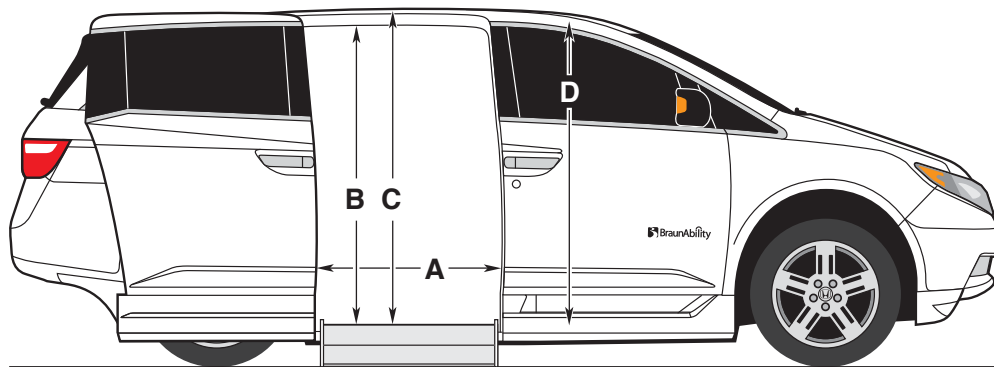

Honda Entervan® Dimensions

All dimensions are for reference only.

Foldout Ramp

Door Opening Usable Width (Slide Door)	A	30-1/2"
Door Opening Usable Height (Slide Door)	B	55"
Interior Height at Center of Van*	C	60"
Interior Height at Driver and Passenger Position (without sunroof)	D	57-1/4"
Ramp Length	E	52"
Ramp Width (Usable Clear Opening)	F	28-3/8"
Ramp Angle (with Vehicle Kneeled)	G	8.4°
Interior Floor Length (Behind Front Seats)	H	57"
Overall Interior Floor Length (Flat Area)	I	91-1/2"
Interior Width at B Pillars	J	60-1/2"

Due to manufacturing tolerances both with the OEM vehicle and the conversion components, all dimensions may vary slightly from those shown.