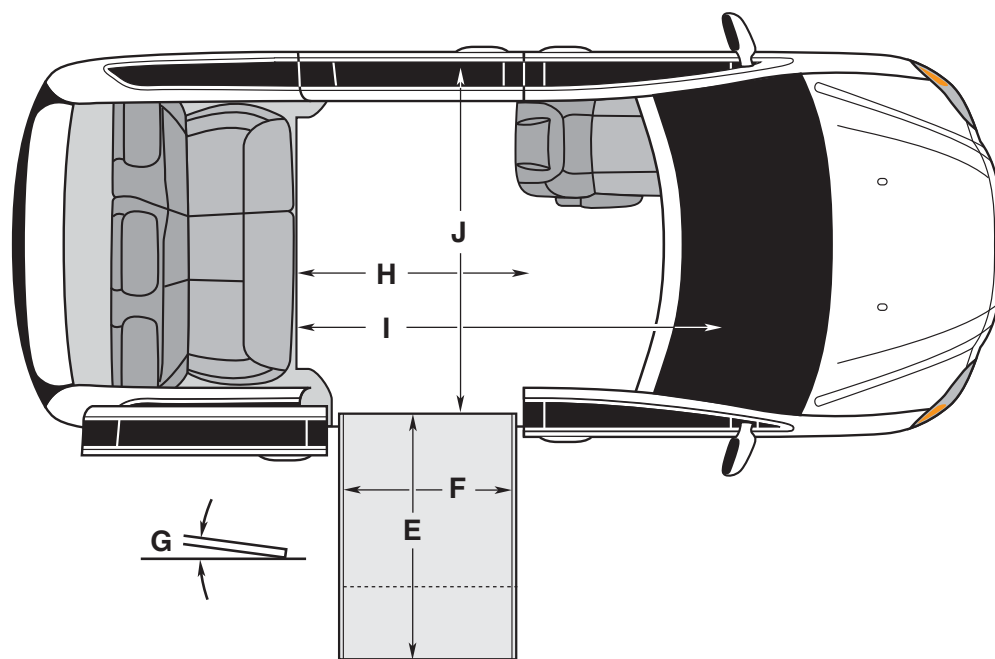

Honda Entervan® Dimensions

All dimensions are for reference only.

Foldout Ramp

Door Opening Usable Width (Slide Door)	A	31-1/2"
Door Opening Usable Height (Slide Door)	B	54-3/8"
Interior Height at Center of Van*	C	59-1/2"
Interior Height at Driver and Passenger Position**	D	59"
Ramp Length	E	52"
Ramp Width (Usable Clear Opening)	F	28-3/8"
Ramp Angle (with Vehicle Kneeled on Power Conversion)	G	8.6°
Interior Floor Length (Behind Front Seats)	H	60"
Overall Interior Floor Length (Flat Area)	I	89-1/2"
Interior Width at B Pillars	J	60"

Due to manufacturing tolerances both with the OEM vehicle and the conversion components, all dimensions may vary slightly from those shown.