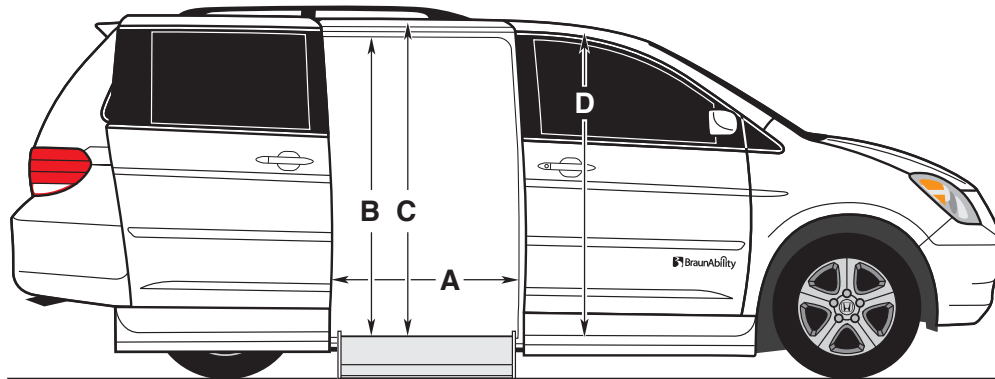

Honda Entervan® Dimensions

All dimensions are for reference only.

Foldout Ramp

Door Opening Usable Width (Slide Door)	A	31-1/2"
Door Opening Usable Height (Slide Door)	B	54-3/8"
Interior Height at Center of Van*	C	59-1/2"
Interior Height at Driver and Passenger Position**	D	59"
Ramp Length	E	52"
Ramp Width (Usable Clear Opening)	F	28-3/8"
Ramp Angle (with Vehicle Kneeled on Power Conversion)	G	8.6°
Interior Floor Length (Behind Front Seats)	H	60"
Overall Interior Floor Length (Flat Area)	I	89-1/2"
Interior Width at B Pillars	J	60"

Due to manufacturing tolerances both with the OEM vehicle and the conversion components, all dimensions may vary slightly from those shown.