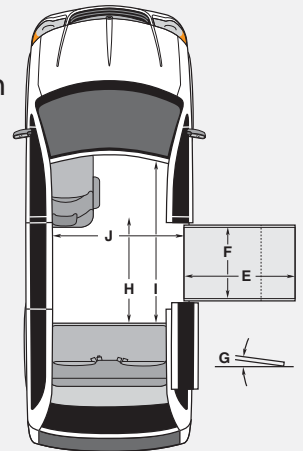

Extra Headroom

With a full 56-1/2" clearance through the doorway and up to 61" inside the van, the spacious Entervan® XT is the right choice for taller wheelchair and scooter users.

A convenient fold-down footrest allows passengers seated on the rear bench seat to travel in comfort.

Optional Features

- Retractable Belt System
- Protective Carpet Mat
- Non-Skid Flooring

Door Opening Usable Width	A	31-1/2"
Door Opening Usable Height	B	56-1/2"
Interior Height at Center of Van*	C	61"
Interior Height at Driver & Passenger Position**	D	60"
Ramp Length	E	52"
Ramp Width (Usable Clear Opening)	F	29-1/4"
Ramp Angle (with Vehicle Kneeled on Power Conversion)	G	7.5° (Power) 10.5° (Manual)
Interior Floor Length (Behind Front Seats)	H	57"
Overall Interior Floor Length (Flat Area)	I	86"
Interior Width at B Pillars	J	62-1/2"